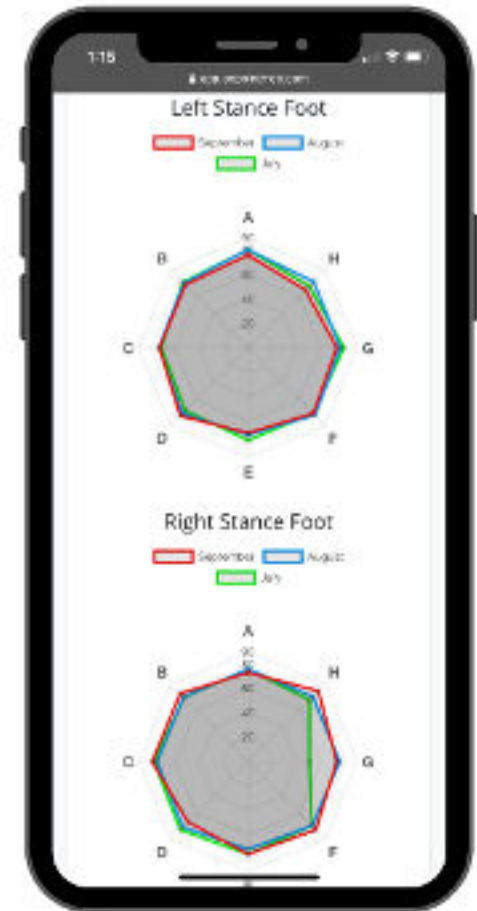

ONPOINT'S STAR BALANCE TRAINING MAT:

- Lightweight and portable
- Low maintenance
- Gives back 90% of your clinic space

**WATCH OUR
STAR BALANCE
TRAINING MAT
DEMO HERE:**

ONPoint Medical Inc.
Suite 105, 100 Collip
Circle, London
ON N6G 4X8 Canada

ONPoint
— Medical —

DYNAMIC BALANCE MADE EASY.

ONPOINT WEB APP:

- Records numerical, evidence-based results
- Automatically plots data points onto web diagrams
- Allows your patients to visualize their progress over time