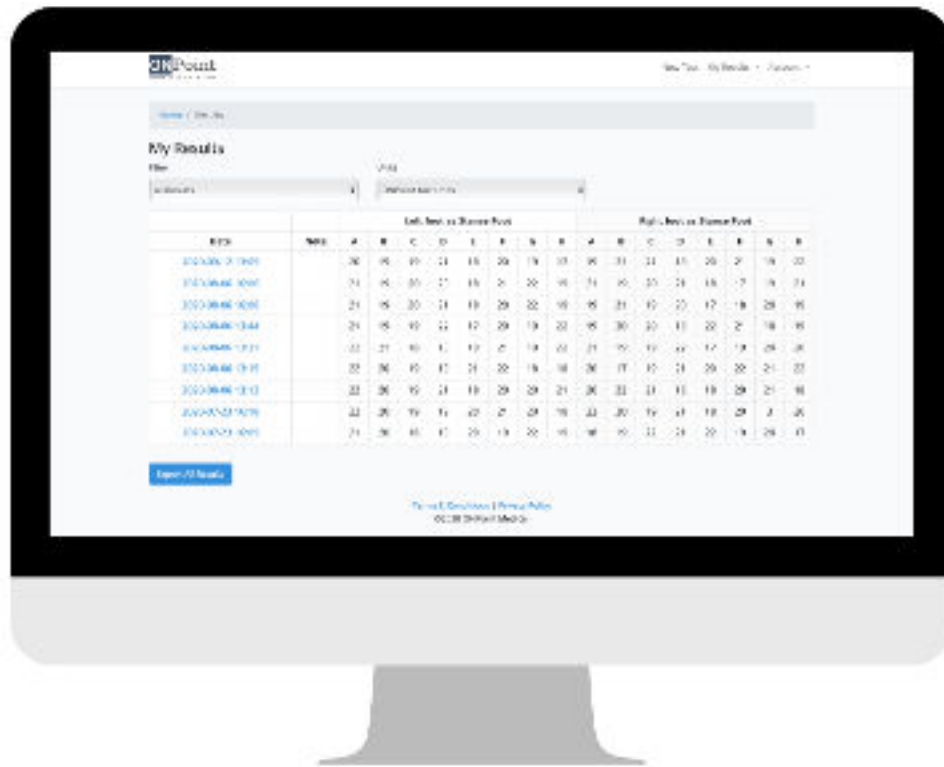

ONPOINT'S STAR BALANCE TRAINING MAT:

- Lightweight and portable
- Low maintenance
- Gives back 90% of your clinic space

**WATCH OUR
STAR BALANCE
TRAINING MAT
DEMO HERE:**

ONPoint Medical Inc.
Suite 105, 100 Collip
Circle, London
ON N6G 4X8 Canada

ONPoint
— Medical —

DYNAMIC BALANCE MADE EASY.

ONPOINT WEB APP:

- Records numerical, evidence-based results
- Automatically plots data points onto web diagrams
- Allows your patients to visualize their progress over time